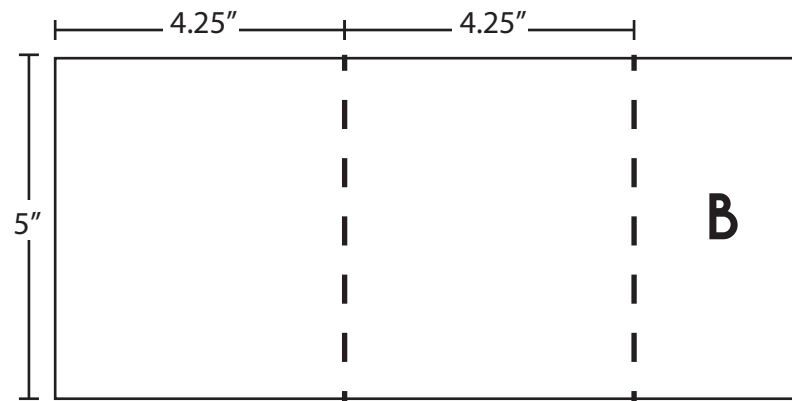

CD TIN ACCORDIAN ALBUM

SUPPLIES

- ◇ CD TIN
- ◇ 2 SHEETS OF 12" X 12" CARDSTOCK
- ◇ GLUE DOTS
- ◇ PHOTO SPLITS
- ◇ GLUE STICK
- ◇ DECORATIVE PAPER & EMBELLISHMENTS
- ◇ PHOTOS
- ◇ FAMILY HISTORY CHART

HOW TO ATTACH SHEETS

USING GLUE DOTS,
ATTACH THIS SQUARE
TO THE INSIDE BOTTOM
OF THE TIN.