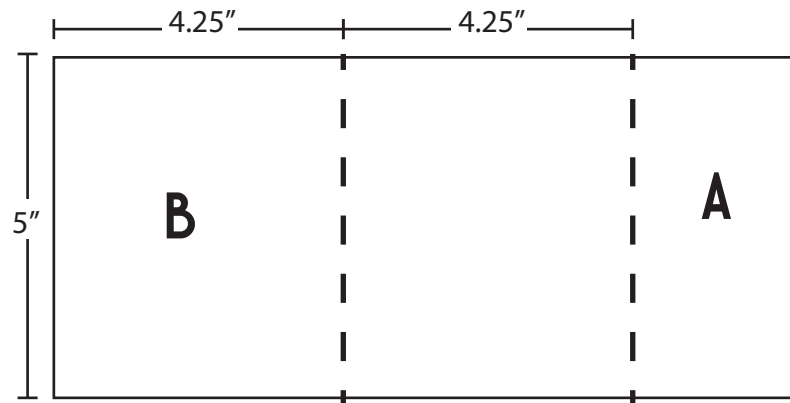

CD TIN ACCORDIAN ALBUM

SUPPLIES

- ◇ CD TIN
- ◇ 2 SHEETS OF 12" X 12" CARDSTOCK
- ◇ GLUE DOTS
- ◇ PHOTO SPLITS
- ◇ GLUE STICK
- ◇ DECORATIVE PAPER & EMBELLISHMENTS
- ◇ PHOTOS
- ◇ FAMILY HISTORY CHART

HOW TO ATTACH SHEETS

USING GLUE DOTS,
ATTACH THIS SQUARE
TO THE INSIDE BOTTOM
OF THE TIN.